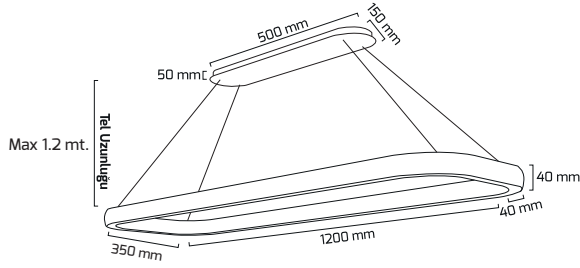

GY 8262-35x120

GÜÇ (W)	İŞİK RENGİ	CRI (RA)	İŞİK AKISI (LM)
110 W	3000K	RA>80	10400 LM
110 W	4000K	RA>80	11000 LM
110 W	6500K	RA>80	11500 LM

Siyah

Beyaz

3 YIL
GARANTİ

110
WATT

220
VOLT

50.000

IP
20

CE

Fiyat:

250,00 $

OSRAM
LED
Technology
Included

provided by
SAMSUNG