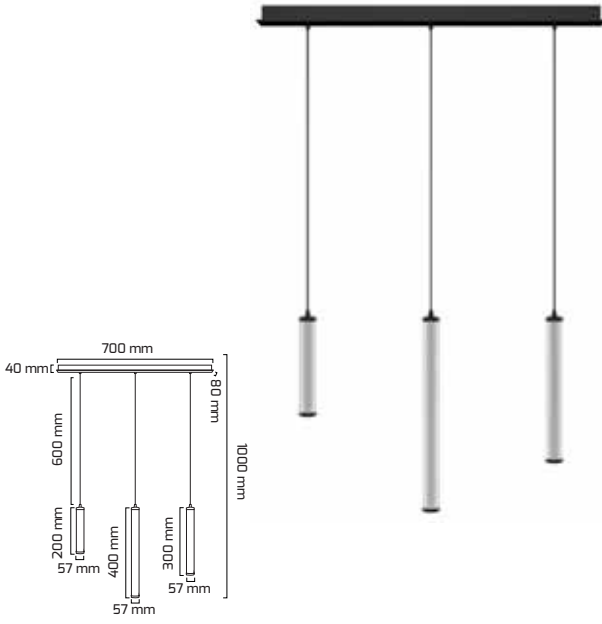

GY 6056-3

OSRAM
LED
Technology
Included

LED
provided by
SAMSUNG

GÜÇ (W)	IŞIK RENGİ	CRI (RA)	IŞIK AKISI (LM)
42 W	2700K	RA>80	4511 LM
42 W	3000K	RA>80	4718 LM
42 W	4000K	RA>80	4860 LM
42 W	6500K	RA>80	4932 LM

Fiyat:

140,00 $