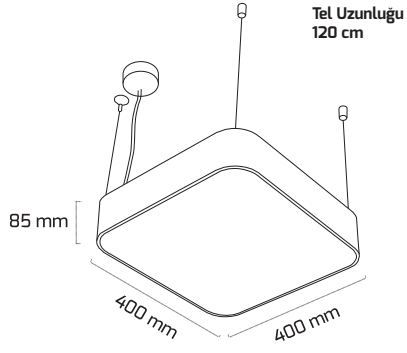

GY 8115-40

OSRAM
LED
Technology
Included

LED
provided by
SAMSUNG

GÜÇ (W)	IŞIK RENGİ	CRI (RA)	IŞIK AKISI (LM)
36 W	3000K	RA>80	3780 LM
36 W	4000K	RA>80	3960 LM
36 W	6500K	RA>80	4140 LM

Fiyat:
95,00 $