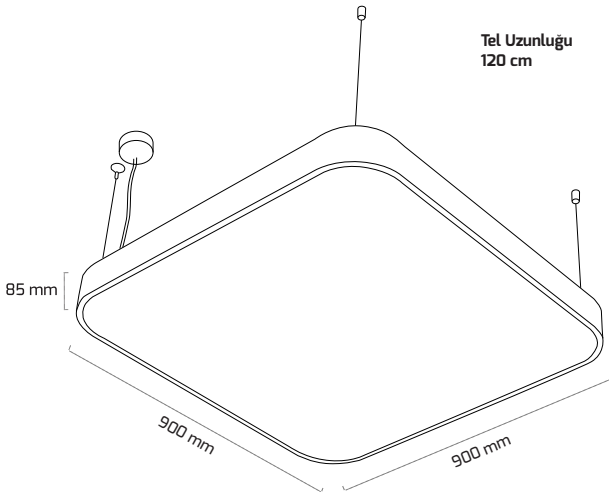

GY 8115-90

OSRAM
LED
Technology
Included

LED
provided by
SAMSUNG

GÜÇ (W)	IŞIK RENGİ	CRI (RA)	IŞIK AKISI (LM)
109 W	3000K	RA>80	11445 LM
109 W	4000K	RA>80	11990 LM
109 W	6500K	RA>80	12535 LM

Fiyat:
287,00 $