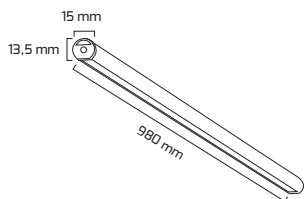

Fiyat:

40,00 \$

GY 8010-3

OSRAM
LED
Technology
Included

provided by
SAMSUNG

GÜÇ (W)	İŞİK RENGİ	CRI (RA)	İŞİK AKISI (LM)
15 W	3000K	RA>80	1575 LM
15 W	4000K	RA>80	1650 LM
15 W	6500K	RA>80	1725 LM

Fiyat:

40,00 \$