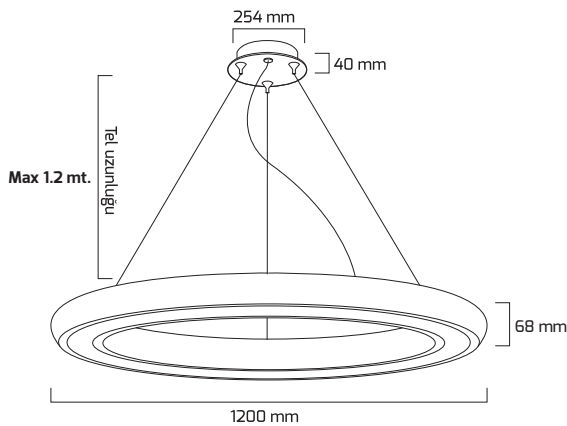

GY 8122-120

OSRAM
LED
Technology
Included

provided by
SAMSUNG

GÜÇ (W)	İŞİK RENGİ	CRI (RA)	İŞİK AKISI (LM)
163 W	3000K	RA>80	17115 LM
163 W	4000K	RA>80	17930 LM
163 W	6500K	RA>80	18745 LM

Fiyat:
422,00 $