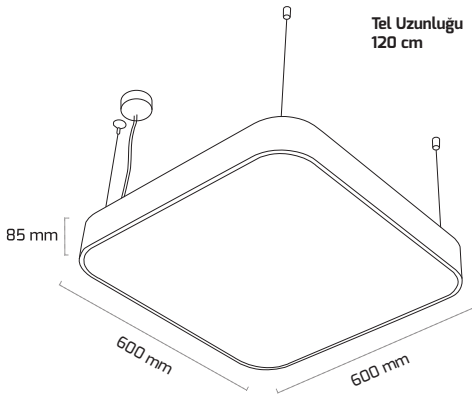

GY 8115-60

OSRAM
LED
Technology
Included

LED
provided by
SAMSUNG

GÜÇ (W)	IŞIK RENGİ	CRI (RA)	IŞIK AKISI (LM)
73 W	3000K	RA>80	7665 LM
73 W	4000K	RA>80	8030 LM
73 W	6500K	RA>80	8395 LM

Fiyat:
158,00 $