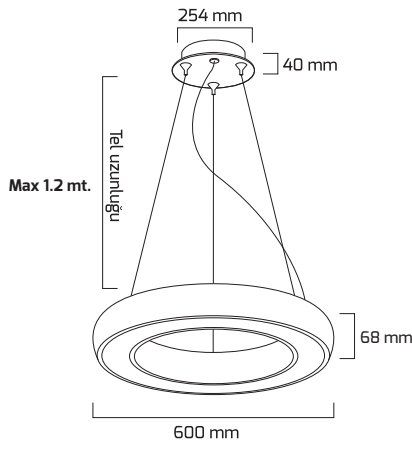

GY 8122-60

OSRAM
LED
Technology
Included

provided by
SAMSUNG

GÜÇ (W)	İŞİK RENGİ	CRI (RA)	İŞİK AKISI (LM)
82 W	3000K	RA>80	8610 LM
82 W	4000K	RA>80	9020 LM
82 W	6500K	RA>80	9430 LM

Fiyat:
182,00 $