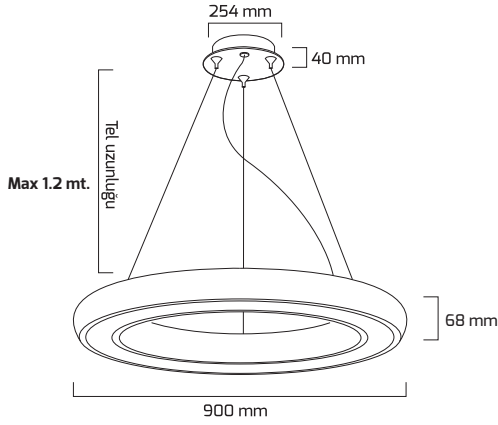

GY 8122-90

OSRAM
LED
Technology
Included

provided by
SAMSUNG

GÜÇ (W)	İŞİK RENGİ	CRI (RA)	İŞİK AKISI (LM)
122 W	3000K	RA>80	12810 LM
122 W	4000K	RA>80	13420 LM
122 W	6500K	RA>80	14030 LM

Fiyat:
294,00 $